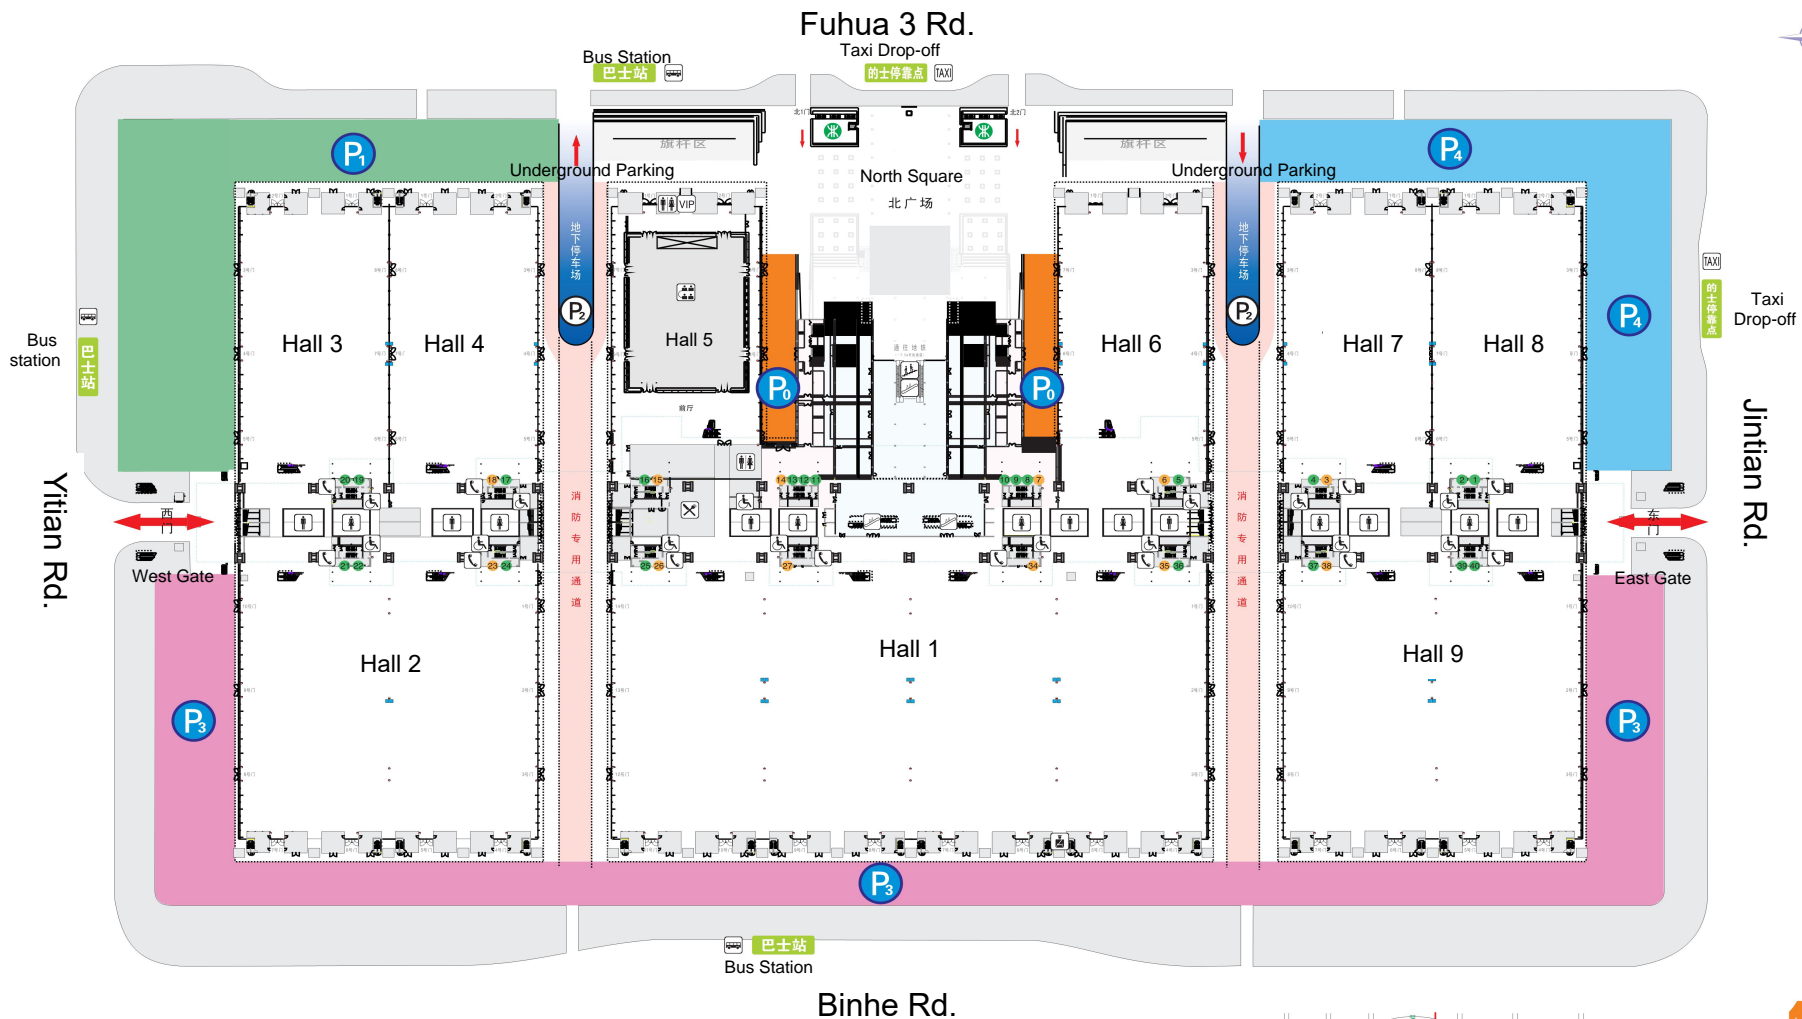

# Parking Lots at Ground Level

**1F**

Lift 客梯 **1** Fire Lift 消防电梯 **14** ±0.0m

# Parking Lots at Under-Ground Level