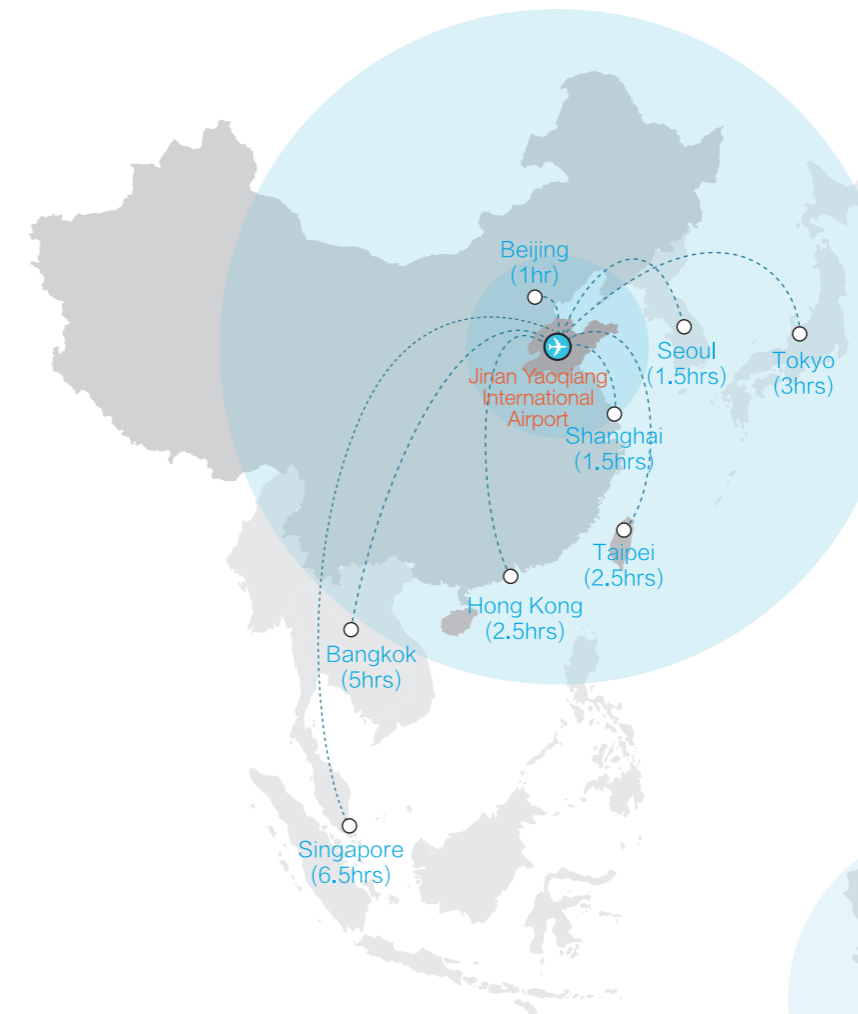

<http://www.cie.sdnu.edu.cn>

Find Us

International Students Office

88 East Wenhua Road, Jinan, Shandong 250014, P.R. China

OUR LOCATION

Shandong Normal University is located in Jinan, capital city of Shandong, a province half way between Beijing and Shanghai in East China. The province connects China's far-flung inland with the vast west Pacific and faces across the sea Japan and Republic of Korea. As home to a population of 97.894 million, Shandong covers a land area of 157.1 thousand square kilometers and a marine area of 170 thousand square kilometers. The coastline of Shandong stretches 3,345 kilometers long, accounting for 1/6 of China's total. Shandong has under its jurisdiction 16 municipalities, including Jinan, the provincial capital, and 137 counties (county-level cities, districts).

TRANSPORTATION

Airport

Jinan Yaoqiang International Airport connects about 70 cities both home and abroad, including:

- | | |
|--------------------------|---------------------------|
| Beijing: 1hr | Bangkok: 5hrs |
| Shanghai: 1.5hrs | Singapore: 6.5hrs |
| Hong Kong: 2.5hrs | New Delhi: 6.5hrs |
| Taipei: 2.5hrs | Los Angeles: 13hrs |
| Tokyo: 3hrs | Milan: 11hrs |
| Seoul: 1.5hrs | Paris: 11hrs |

Railway

Jinan is one of the five major hub stations of Beijing-Shanghai high-speed railway and one of the 16 network railway hubs in China. The city connects the major cities in China via high-speed railway, including:

- | | |
|-------------------------|--------------------------|
| Beijing: 1.5hrs | Zhengzhou: 3.5hrs |
| Shanghai: 3.5hrs | Xi'an: 5.5hrs |
| Tianjin: 1hr | Qingdao: 1.5hrs |
| Nanjing: 2.5hrs | |

ABOUT US